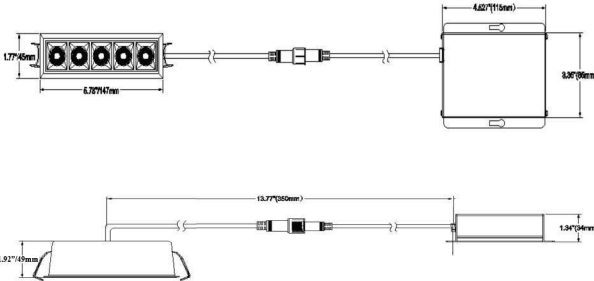

FUTURA LIGHTING

LED Mini Recessed Downlight 5 Cells Type IC

Model Number: FL-05C15W-WW-38-WHT

Voltage	120VAC/60Hz
Wattage	15W
Chip	CREE XPG2
Lumen	≥ 1200 lm(3000K, 38°)
Beam Angle	38°
CRI	CRI>90
CCT	3000K
Driver	Isolated Driver
Power Factor	>0.9
Dimmable	TRIAC/ELV 10%-100%
Label Environment	Damp Location
Life Span	L70/50,000Hours
Certificate	ETL (Energy Star/T24 Pending)

INSTALLATION

DIMENSION

Product Size	5.8" * 1.73" * 1.92" (147mm * 44mm * 49mm)
Cut Out	5.39" * 1.37" (137mm * 35mm)

COMPONENT

Material	Die-cast Aluminum
Colour	Matte White

LUMINOUS INTENSITY DISTRIBUTION CURVE

CUTOUT FORMAT