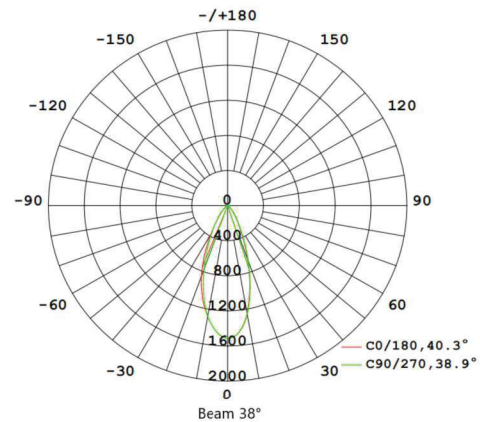

FUTURA LIGHTING

LED Mini Recessed Downlight 5 Cells Type IC

Model Number: FL-05C15W-WW-38-WHT

Voltage	120VAC/60Hz
Wattage	15W
Chip	CREE XPG2
Lumen	≥ 1200 lm(3000K, 38°)
Beam Angle	38°
CRI	CRI>90
CCT	3000K
Driver	Isolated Driver
Power Factor	>0.9
Dimmable	TRIAC/ELV 10%-100%
Label Environment	Damp Location
Life Span	L70/50,000Hours
Certificate	ETL (Energy Star/T24 Pending)

INSTALLATION

DIMENSION

Product Size	5.8" * 1.73" * 1.92" (147mm * 44mm * 49mm)
Cut Out	5.39" * 1.37" (137mm * 35mm)

COMPONENT

Material	Die-cast Aluminum
Colour	Matte White

LUMINOUS INTENSITY DISTRIBUTION CURVE

CUTOUT FORMAT