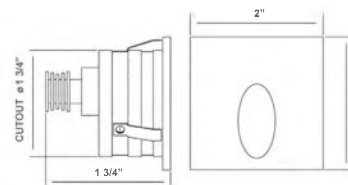

### Dimensions:

DIA: 2 in. | H: 1 3/4 in. | Cutout: 1 3/4 in.

### Features:

- Light Source:** 1 watt high power CREE
- Material:** Aluminum
- Input:** 10-30VDC
- Lumen Flux:** 95LM (Cool White)
- Warm White:** 3000K
- Cool White:** 6000K
- Beam Angle:** 45 degrees
- Trim Thickness:** 1/8 of an inch

### Dimensions:

L: 2 in. | W: 2 in. | H: 1 3/4 in. | Cutout: 1 3/4 in.