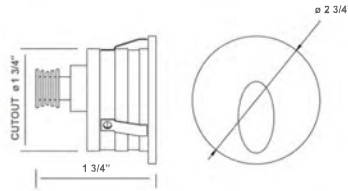

### Dimensions:

DIA: 2 in. | H: 1 3/4 in. | Cutout: 1 3/4 in.

### Features:

- Light Source:** 1 watt high power CREE
- Material:** Aluminum
- Input:** 10-30VDC
- Lumen Flux:** 95LM (Cool White)
- Warm White:** 3000K
- Cool White:** 6000K
- Beam Angle:** 45 degrees
- Trim Thickness:** 1/8 of an inch

### Dimensions:

L: 2 in. | W: 2 in. | H: 1 3/4 in. | Cutout: 1 3/4 in.