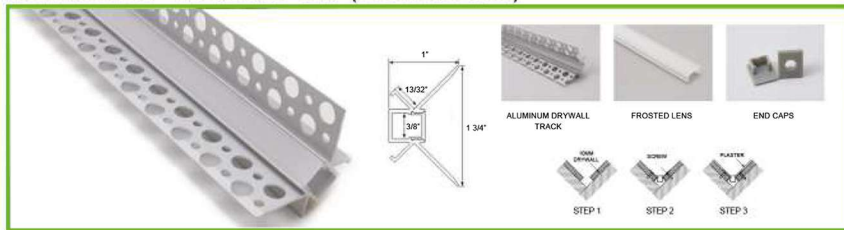

## LED Linear Light Tracks

**Prod. Name:** Sideview Surface Mounted Track

**Ref. Name:** TRACK23-W (Frosted Lens)

### Specifications:

Comes with End Caps	Yes
Dimensions	L 39" x W 11/16" x H 1 3/4"
To Be Used with	ETL-RBL-HB-XX

**Prod. Name:** Recessed Drywall Track

**Ref. Name:** TRACK24-DW (Frosted Lens)

### Specifications:

Comes with End Caps	Yes
Dimensions	L 39" x W 2 1/8" x H 17/32"
To Be Used with	ETL-RBL-HB-XX

**Prod. Name:** Inside Corner Recessed Drywall Track

**Ref. Name:** TRACK25-DW (Frosted Lens)

### Specifications:

Comes with End Caps	Yes
Dimensions	L 39" x W 1 3/4" x H 1" (Fits 8mm Ribbon)
To Be Used with	ETL-RBL-HB-XX

**Prod. Name:** Outside Corner Recessed Drywall Track

**Ref. Name:** TRACK26-DW (Frosted Lens)