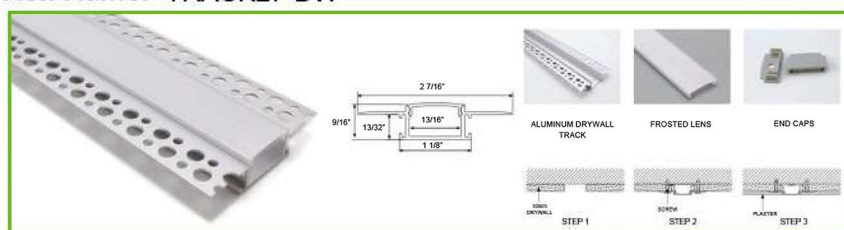

### Specifications:

Comes with End Caps	Yes
Dimensions	L 39" x W 1 3/4" x H 1" (Fits 8mm Ribbon)
To Be Used with	ETL-RBL-HB-XX

**Prod. Name:** Outside Corner Recessed Drywall Track

**Ref. Name:** TRACK26-DW (Frosted Lens)

### Specifications:

Comes with End Caps	Yes
Dimensions	L 39" x W 1 15/16" x H 7/8"
To Be Used with	ETL-RBL-HB-XX

**Prod. Name:** Recessed Drywall Track

**Ref. Name:** TRACK27-DW