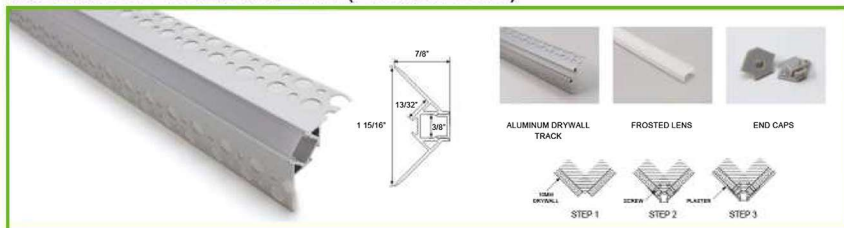

### Specifications:

Comes with End Caps	Yes
Dimensions	L 39" x W 2 1/8" x H 17/32"
To Be Used with	ETL-RBL-HB-XX

**Prod. Name:** Inside Corner Recessed Drywall Track

**Ref. Name:** TRACK25-DW (Frosted Lens)

### Specifications:

Comes with End Caps	Yes
Dimensions	L 39" x W 1 3/4" x H 1" (Fits 8mm Ribbon)
To Be Used with	ETL-RBL-HB-XX

**Prod. Name:** Outside Corner Recessed Drywall Track

**Ref. Name:** TRACK26-DW (Frosted Lens)