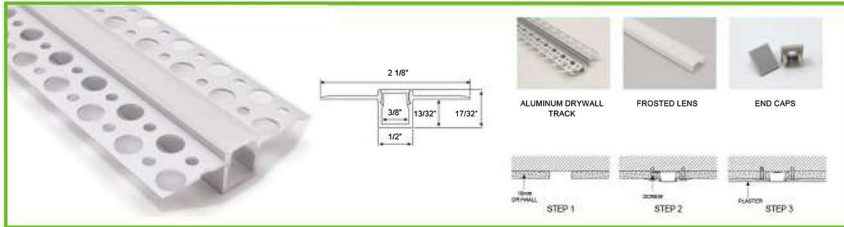

## LED Linear Light Tracks

**Prod. Name:** Sideview Surface Mounted Track

**Ref. Name:** TRACK23-W (Frosted Lens)

### Specifications:

Comes with End Caps	Yes
Dimensions	L 39" x W 11/16" x H 1 3/4"
To Be Used with	ETL-RBL-HB-XX

**Prod. Name:** Recessed Drywall Track

**Ref. Name:** TRACK24-DW (Frosted Lens)

### Specifications:

Comes with End Caps	Yes
Dimensions	L 39" x W 2 1/8" x H 17/32"
To Be Used with	ETL-RBL-HB-XX

**Prod. Name:** Inside Corner Recessed Drywall Track

**Ref. Name:** TRACK25-DW (Frosted Lens)