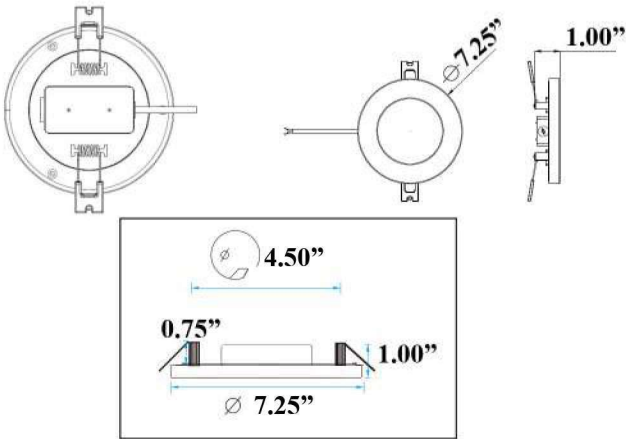

## LED Marine Recessed Downlight 7-inch

**Model Number:** ML-7M & ML-7T (Replaces the 180mm Downlight)

### DIMENSION & CUT OUT IMAGES

<b>Voltage</b>	12-24V System (10/30V Range)
<b>Wattage</b>	12W
<b>LED Size</b>	SMD Led's
<b>Lumen</b>	790 lm
<b>Beam Angle</b>	120°
<b>CRI</b>	CRI90, SDCM<3.0
<b>CCT</b>	3 CCT (3000K/4000K/5000K)
<b>RBW</b>	2 Wire TTP
<b>Driver</b>	Isolated Driver 12/24V
<b>IP Degree</b>	IP65 for the surface and IP54 for the back
<b>Dimmable</b>	TRIAC/ELV 10%-100%
<b>Life Span</b>	50,000 Hours
<b>Accessories</b>	With 35 1/2" long, waterproof connector cable 3pcs Ø 3*12 stainless steel mounting screw 1pc 2mm thickness EVA Waterproof sealing ring

### DIMENSIONS

<b>Product Size</b>	Ø 7.25" x 1.00" H
<b>Cut Out</b>	Ø 4.50"