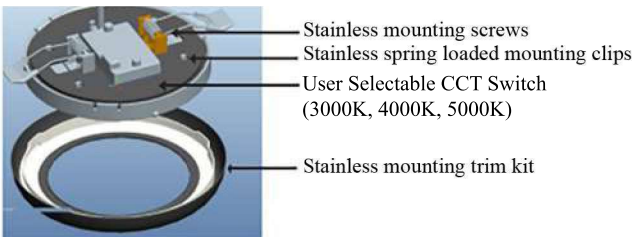

## LED Marine Recessed Downlight 7-inch

**Model Number:** ML-7M & ML-7T (Replaces the 180mm Downlight)

### DIMENSION & CUT OUT IMAGES

<b>Voltage</b>	12-24V System (10/30V Range)
<b>Wattage</b>	12W
<b>LED Size</b>	SMD Led's
<b>Lumen</b>	790 lm
<b>Beam Angle</b>	120°
<b>CRI</b>	CRI90, SDCM<3.0
<b>CCT</b>	3 CCT (3000K/4000K/5000K)
<b>RBW</b>	2 Wire TTP
<b>Driver</b>	Isolated Driver 12/24V
<b>IP Degree</b>	IP65 for the surface and IP54 for the back
<b>Dimmable</b>	TRIAC/ELV 10%-100%
<b>Life Span</b>	50,000 Hours
<b>Accessories</b>	With 35 1/2" long, waterproof connector cable 3pcs Ø 3*12 stainless steel mounting screw 1pc 2mm thickness EVA Waterproof sealing ring