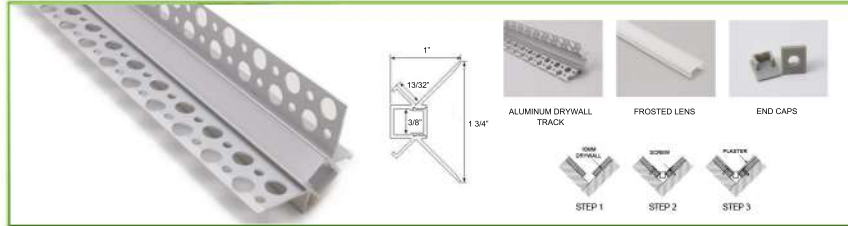

Specifications:

Comes with End Caps	Yes
Dimensions	L 39" x W 2 1/8" x H 17/32" (Fits 8mm Ribbon)
To be used with	All RBL, ETL-RBL-HB, UL-BVFLEX, RBL-UWWW, RBL-CRI, RBLM
Not to be used with	All RBL-HB (exceptions), All RBL-UHB, ETL-RBL2, UL-RBL-UHB-RGBWW, All Waterproof, 120V Ribbons

Prod. Name: Inside Corner Recessed Drywall Track

Ref. Name: TRACK25-DW (Frosted Lens)