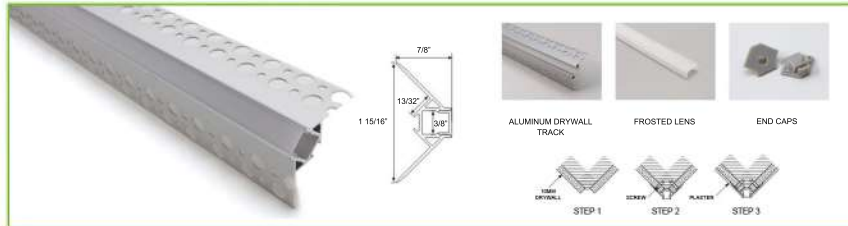

Specifications:

Comes with End Caps	Yes
Dimensions	L 39" x W 1 3/4" x H 1" (Fits 8mm Ribbon)
To be used with	All RBL, ETL-RBL-HB, UL-BVFLEX, RBL-UWWW, RBL-CRI, RBLM
Not to be used with	All RBL-HB (exceptions), All RBL-UHB, ETL-RBL2, UL-RBL-UHB-RGBWW, All Waterproof, 120V Ribbons

Prod. Name: Outside Corner Recessed Drywall Track

Ref. Name: TRACK26-DW (Frosted Lens)