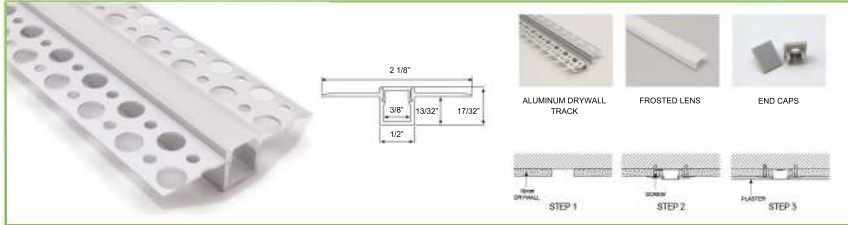

## LED Ribbon Tracks

**Prod. Name:** Sideview Surface Mounted Track

**Ref. Name:** TRACK23-W (Frosted Lens)

### Specifications:

Comes with End Caps	Yes
Dimensions	L 39" x W 11/16" x H 1 3/4" (Fits 8 & 10mm Ribbons)
To be used with	All RBL, All RBL-HB, All RBL-UHB* (exceptions), UL-BVFLEX, RBL-UWWW, RBL-CRI, RBLM
Not to be used with	UL-RBL-UHB-WW-2700K, UL-RBL-UHB-NW, UL-RBL-UHB-W, ETL-RBL2, UL-RBL-UHB-RGBWW, All Waterproof, 120V Ribbons

### Specifications:

Comes with End Caps	Yes
Dimensions	L 39" x W 2 1/8" x H 17/32" (Fits 8mm Ribbon)
To be used with	All RBL, ETL-RBL-HB, UL-BVFLEX, RBL-UWWW, RBL-CRI, RBLM
Not to be used with	All RBL-HB (exceptions), All RBL-UHB, ETL-RBL2, UL-RBL-UHB-RGBWW, All Waterproof, 120V Ribbons

### Specifications:

Comes with End Caps	Yes
Dimensions	L 39" x W 1 3/4" x H 1" (Fits 8mm Ribbon)
To be used with	All RBL, ETL-RBL-HB, UL-BVFLEX, RBL-UWWW, RBL-CRI, RBLM
Not to be used with	All RBL-HB (exceptions), All RBL-UHB, ETL-RBL2, UL-RBL-UHB-RGBWW, All Waterproof, 120V Ribbons