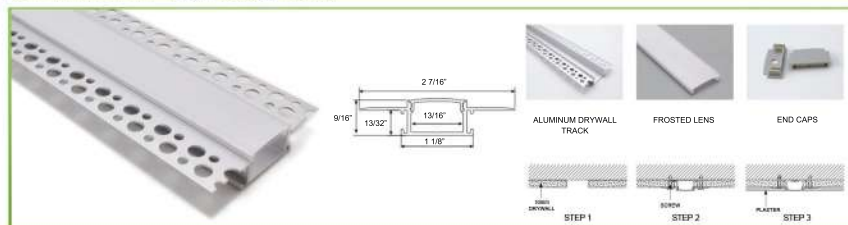

Specifications:

Comes with End Caps	Yes
Dimensions	L 39" x W 1 15/16" x H 7/8" (Fits 8mm Ribbon)
To be used with	All RBL, ETL-RBL-HB, UL-BVFLEX, RBL-UWWW, RBL-CRI, RBLM
Not to be used with	All RBL-HB (exceptions), All RBL-UHB, ETL-RBL2, UL-RBL-UHB-RGBWW, All Waterproof, 120V Ribbons

Prod. Name: Recessed Drywall Track

Ref. Name: TRACK27-DW