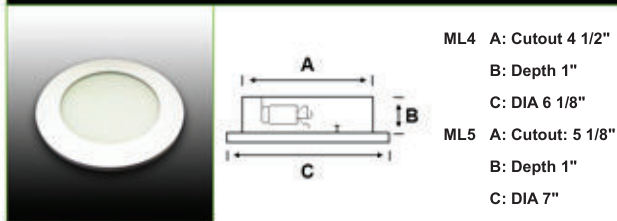

Compatible LED Drivers (24V Also Available):

LED-10W-12VDC	(10W, Input 120V 50/60Hz, Output 12VDC Non-Dimmable)
LED-25W-12VDC	(25W, Input 85-277V 50/60Hz, Output 12VDC Non-Dimmable)
LED-60W-12VDC	(60W, Input 100-277V 60 Hz, Output 12VDC Non-Dimmable)
LED-100W 12VDC	(100W, Input 120-277V 50/60Hz, Output 12VDC Waterproof Non-Dimmable)
FL-36W-LED-6B	(36W, Input 100-240V 50/60Hz, Output 12VDC Non-Dimmable w/ 6-Light Distribution Box)
*FL-35W-12V-LED-DIM	(35W, Input 120V 50/60Hz, Output 12VDC Dimmable)
*FL-50W-12V-LED-DIM	(50W, Input 120V 50/60Hz, Output 12VDC Dimmable)
FL-60W-12V-LED-DIM	(60W, Input 120V 50/60Hz, Output 12VDC Dimmable)

*New small-sized unit: (LxWxH) 6" x 2" x 1 3/8"