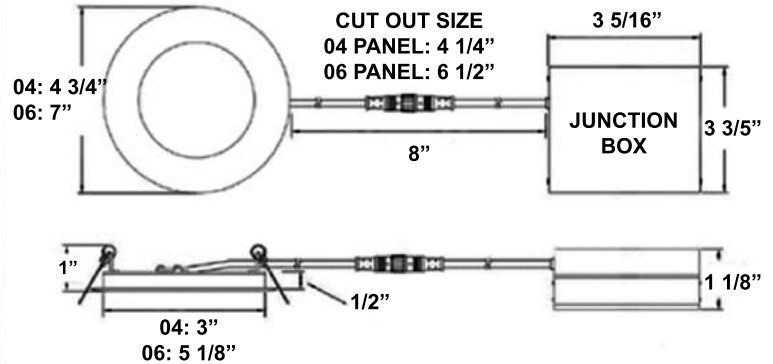

FUTURA LIGHTING

Futura LED Ceiling Panel Lights

Prod. Name: FL4C04 & FL4C06

Features:

Part Number: FL4C04
Style: 4 Inch Round LED Panel Light
Panel Size: OD: 4 3/4" x ID: 3" / Cut Out: 4 1/4"
Junction Box Size: L: 3 5/16" x W: 3 3/5" x H: 1 1/8"
Energy Used: 10W
Color Temps Available: WW: 3000K & NW: 4000K
Driver Input Voltage: 120VAC
Lumen Output: 650lm At 3000K
Beam Angle: 120 Degrees
CRI & Power Factor: >80 & >0.95
Dimmable: Yes W/ TRIAC Base Dimmer
Approved Location: Insulated Ceiling & Dry/Damp
LED Driver Included: Yes
Type IC & Air-Tight: Yes
Certifications: cETL ETL Energy Star Rated

New Construction Frame:

Part Number: NC-FL4C04
Description: New Construction Frame for 4" Flat Panel
Dimensions: L 5 1/16" x W 23 1/2"

Part Number: FL4C06
Style: 6 Inch Round LED Panel Light
Panel Size: OD: 7 5/16" x ID: 4 3/16" / Cut Out: 6 1/2"
Junction Box Size: L: 3 5/16" x W: 3 3/5" x H: 1 1/8"
Energy Used: 15W
Color Temps Available: WW: 3000K & NW: 4000K
Driver Input Voltage: 120VAC
Lumen Output: 850lm at 3000k
Beam Angle: 120 Degrees
CRI & Power Factor: >80 & >0.95
Dimmable: Yes w/ TRIAC Base Dimmer
Approved Location: Insulated Ceiling & Dry/Damp
Type IC & Air-Tight: Yes
LED Driver Included: Yes
Certifications: cETL ETL Energy Star Rated

Part Number: NC-FL4C06
Description: New Construction Frame for 6" Flat Panel
Dimensions: L 7 7/8" x W 23 1/2"