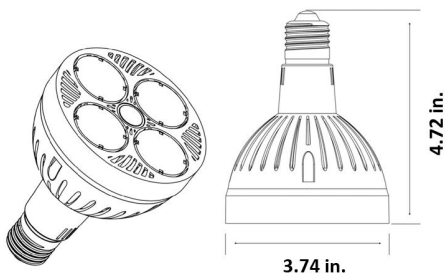

FUTURA LIGHTING

Futura LED GU10 10W Dimmable Bulb | 90-265VAC

Prod. Names: L10GU10-45WW (Warm White), L10GU10-45W (Cool White)*Special Order

Technical Specifications:

Rating Power (w): 10W
Rated Voltage (V): 90~265V AC
Rated Current (mA): 900 mA
LED: Latest Generation (MTG-2) CREE Multi-chip High-powered LED
Luminous Flux: 500lm (Warm White), 580lm (Cool White)*Special Order
Color Temperatures: 3000K (Warm White), 5000K (Cool White)*Special Order
Beam angle: 45 Degrees
Color rendering Index: Ra>80
Dimmable w/ Lutron Dimmers: DIVA C-L: Model DVCL-153P
 MAESTRO C-L: Model MACL-153MH
LED for replacement of existing lamp: 50W Halogen GU10 Spotlights

Ref. Name & Colors:

Ref. Name: L10GU10-45 (90-265VAC)

Model	Watts	CCT	Luminous Flux	Beam Angle
L10GU10-45WW	10W	3000K	500lm	45°
L10GU10-45W*	10W	5000K	580lm	45°

*Special Order

Futura LED PAR30 35W Bulb | 85-265VAC

Prod. Names: FL-PAR30-35W

Features:

35W LED PAR30: Directly Replaces 75W Halogen PAR30, Saving at Least 50% of Energy
Manufacturer: Original OSRAM LED with Credible Performance
Life-span: 50,000 Hours on Average
Base Type: E36/27 Base
Degree and lense: 25 Degrees with Transparent Lens or 40 Degrees with Transparent Lens
Color Rendering Index (CRI): 80-85
Dimensions: Diameter 3.74" | Length 4.72"

Precautions:

1. Do not use in sealed fixture
2. Power off before replacement
3. Do not touch the lamp when lighting
4. Only for indoor use

Ref. Name & Colors:

Ref. Name: FL-PAR30-35W (85-265VAC)

Model	Watts	CCT	Luminous Flux	Beam Angle
FL-PAR30-35W-25CW	35W	2900-3100K	1800-2000lm	25°
FL-PAR30-35W-25NW	35W	3700-3900K	1900-2000lm	25°
FL-PAR30-35W-25WW	35W	6000-6300K	2500-2600lm	25°
FL-PAR30-35W-40CW	35W	2900-3100K	1800-2000lm	40°
FL-PAR30-35W-40NW	35W	3700-3900K	1900-2000lm	40°
FL-PAR30-35W-40WW	35W	6000-6300K	2500-2600lm	40°