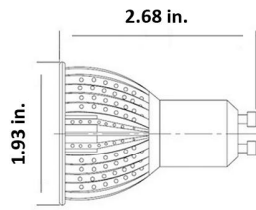

FUTURA LIGHTING

Futura LED GU10 10W Dimmable Bulb | 90-265VAC

Prod. Names: L10GU10-45WW (Warm White), L10GU10-45W (Cool White)*Special Order

Technical Specifications:

Rating Power (w): 10W
Rated Voltage (V): 90~265V AC
Rated Current (mA): 900 mA
LED: Latest Generation (MTG-2) CREE Multi-chip High-powered LED
Luminous Flux: 500lm (Warm White), 580lm (Cool White)*Special Order
Color Temperatures: 3000K (Warm White), 5000K (Cool White)*Special Order
Beam angle: 45 Degrees
Color rendering Index: Ra>80
Dimmable w/ Lutron Dimmers: DIVA C-L: Model DVCL-153P
 MAESTRO C-L: Model MACL-153MH
LED for replacement of existing lamp: 50W Halogen GU10 Spotlights

Ref. Name & Colors:

Ref. Name: L10GU10-45 (90-265VAC)

Model	Watts	CCT	Luminous Flux	Beam Angle
L10GU10-45WW	10W	3000K	500lm	45°
L10GU10-45W*	10W	5000K	580lm	45°

*Special Order

Futura LED PAR30 35W Bulb | 85-265VAC

Prod. Names: FL-PAR30-35W

Features:

35W LED PAR30: Directly Replaces 75W Halogen PAR30, Saving at Least 50% of Energy
Manufacturer: Original OSRAM LED with Credible Performance
Life-span: 50,000 Hours on Average
Base Type: E36/27 Base
Degree and lense: 25 Degrees with Transparent Lens or 40 Degrees with Transparent Lens
Color Rendering Index (CRI): 80-85
Dimensions: Diameter 3.74" | Length 4.72"