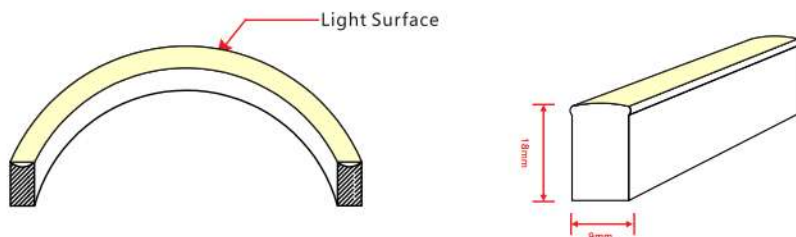

FUTURA LIGHTING

Futura Neon Flex LED

Prod. Name: UL-STRIP-NF

Dimensions of Light

Technical Parameters

Technical Parameters

Color	Red/Amber	Green/Blue/White	Red/Amber/Green/Blue/White
Working Voltage	DC24V	DC24V	DC12V
Rated Power/mtr	3.5W	4.5W	4.5W
LED Qty/mtr	72	72	72
LED Distance	13.89mm	13.89mm	13.89mm
Min. Cutting Unit	9LEDs(1unit)	6LEDs(1unit)	3LEDs(1unit)
Min. Cutting Length	12.5cm(1unit)	8.33cm(1unit)	4.17cm(1unit)
Weight/m	210g		
Storing Temp.	-20 ~ 60°C		
Working Temp.	-20 ~ 45°C		
Operating Temp.	0 ~ 45°C		
IP Rating	IP68		

Optical Parameters

Photometric Data

LED Type	SMD				
Beam angle	160°				
Color	Wavelength	Lumen/m	Color	CCT	Lumen/m
Red	620-630nm	>45lm	2400K	2400±125K	>110lm
Green	520-530nm	>80lm	2700K	2725±145K	>110lm
Blue	465-475nm	>15lm	3000K	3045±175K	>120lm
Amber	585-595nm	>50lm	3500K	3465±245K	>120lm
			4000K	3985±275K	>120lm
			4500K	4503±243K	>120lm
			5000K	5028±283K	>120lm
			5700K	5665±355K	>110lm
			6500K	6530±510K	>110lm