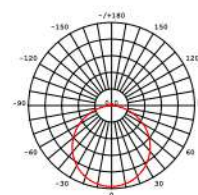

Candle power distribution