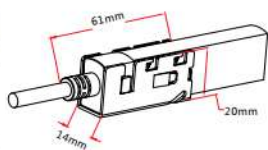

FUTURA LIGHTING

Futura Neon Flex LED

Prod. Name: UL-STRIP-NF

Dimensions of Light

Technical Parameters

Technical Parameters

Color	Red/Amber	Green/Blue/White	Red/Amber/Green/Blue/White
Working Voltage	DC24V	DC24V	DC12V
Rated Power/mtr	3.5W	4.5W	4.5W
LED Qty/mtr	72	72	72
LED Distance	13.89mm	13.89mm	13.89mm
Min. Cutting Unit	9LEDs(1unit)	6LEDs(1unit)	3LEDs(1unit)
Min. Cutting Length	12.5cm(1unit)	8.33cm(1unit)	4.17cm(1unit)
Weight/m	210g		
Storing Temp.	-20 ~ 60°C		
Working Temp.	-20 ~ 45°C		
Operating Temp.	0 ~ 45°C		
IP Rating	IP68		

Optical Parameters

Photometric Data

LED Type	SMD				
Beam angle	160°				
Color	Wavelength	Lumen/m	Color	CCT	Lumen/m
Red	620-630nm	>45lm	2400K	2400±125K	>110lm
Green	520-530nm	>80lm	2700K	2725±145K	>110lm
Blue	465-475nm	>15lm	3000K	3045±175K	>120lm
Amber	585-595nm	>50lm	3500K	3465±245K	>120lm
			4000K	3985±275K	>120lm
			4500K	4503±243K	>120lm
			5000K	5028±283K	>120lm
			5700K	5665±355K	>110lm
			6500K	6530±510K	>110lm

Candle power distribution

Note: Unless otherwise stated, the tolerance of the connector is ±0.5mm.

Connectors

Clasp Front Connector

Clasp End Cap

Clasp Jumper