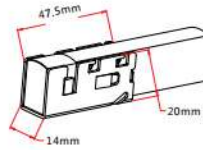

FUTURA LIGHTING

Futura Neon Flex LED

Prod. Name: UL-STRIP-NF

Dimensions of Light

Technical Parameters

Technical Parameters

Color	Red/Amber	Green/Blue/White	Red/Amber/Green/Blue/White
Working Voltage	DC24V	DC24V	DC12V
Rated Power/mtr	3.5W	4.5W	4.5W
LED Qty/mtr	72	72	72
LED Distance	13.89mm	13.89mm	13.89mm
Min. Cutting Unit	9LEDs(1unit)	6LEDs(1unit)	3LEDs(1unit)
Min. Cutting Length	12.5cm(1unit)	8.33cm(1unit)	4.17cm(1unit)
Weight/m	210g		
Storing Temp.	-20 ~ 60°C		
Working Temp.	-20 ~ 45°C		
Operating Temp.	0 ~ 45°C		
IP Rating	IP68		

Candle power distribution

Note: Unless otherwise stated, the tolerance of the connector is ±0.5mm.

Connectors

Clasp Front Connector

Clasp End Cap

Clasp Jumper